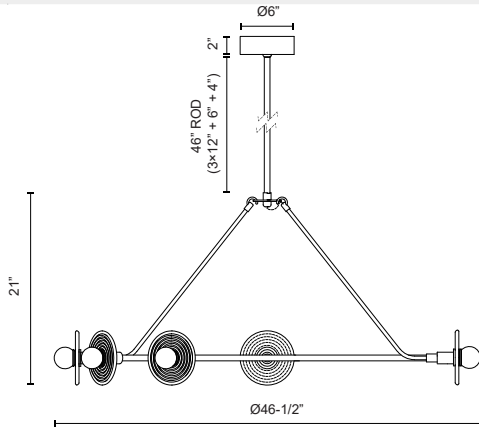

DAHLIA CH346046

FIXTURE DIMENSIONS	D46-1/2" x H21"
LIGHT SOURCE	LED with DC Driver
WATTAGE	40W
TOTAL LUMENS	3040lm
DELIVERED LUMENS	1900lm*
VOLTAGE	120V
COLOR TEMPERATURE	2700K
CRI (RA)	90CRI
DIMMABLE	Yes, TRIAC/ELV Dimmer (Not Included)
DIFFUSER DETAILS	Alabaster
GLASS DETAILS	Opal Glass
MATERIAL	Alabaster; Steel;
ROD LENGTH	46" Max (3x12" + 1x6" + 1x4")
WIRE LENGTH	144"
MINIMUM HANG HEIGHT	28"
SLOPED CEILING ADAPTABLE	Yes, Up to 15 Degrees
ILLUMINATION DIRECTION	Omni-directional
LOCATION	Dry
CANOPY DIMENSIONS	D6" x H2"
CEC TITLE 24 JA8	Yes, JA8-2022
PAINT FINISH	UB01; VB01;

[D - Diameter, L - Length, W - Width, H - Height, E - Extension]

AVAILABLE FINISHES:

CH346046UBAR
Urban
Bronze/Alabaster

CH346046VBAR
Vintage
Brass/Alabaster

*For complete warranty terms, please visit: www.aloralighting.com/warranty